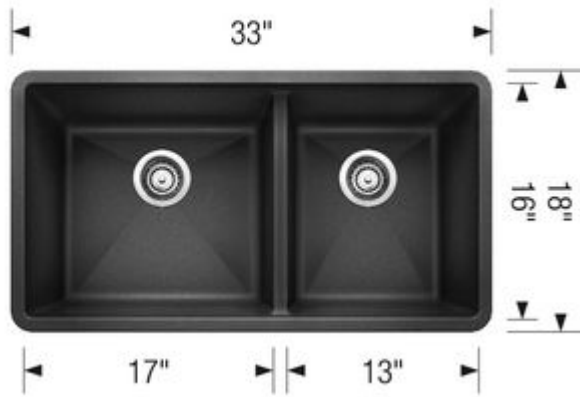

Metallic grey

White

SILGRANIT®

Main bowl left

Item No. 401142

Spec sheets/DXF

Top View

Scope of supply

3 1/2" (90 mm) stainless steel strainers, clips, template

Design tips

Width of base unit : 915 mm

Bowl depth: 9 1/2" (240 mm)

Depending on cabinet construction, a different cabinet size may be required. Consult the cabinet manufacturer.